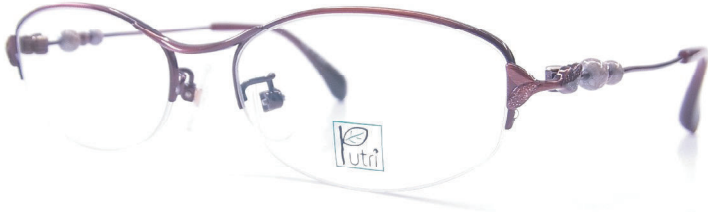

C-1 Antique gray / pearl pink

C-3 Antique green / pearl gold

C-2 Antique red / pearl purple

C-4 Antique purple / pearl beige

EP-824

SIZE: 51□17-135 30.5

F: Titanium T: Titanium

00300